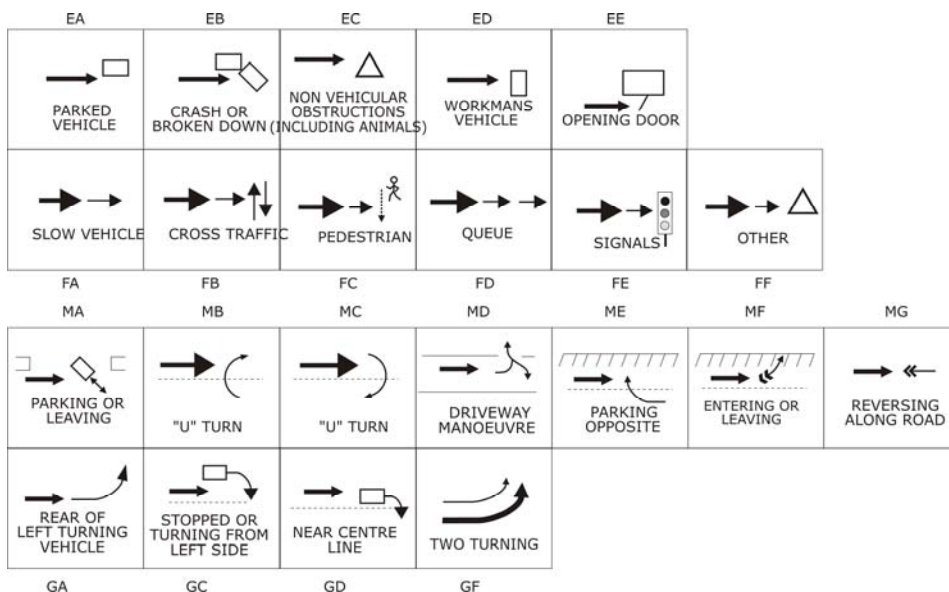

Crash reduction monitoring system

Problem categories

Overtaking –
code 2

Head-on
(bend) –
code 3

Head-on
(straight) –
code 4

Lost control
(bend) –
code 5

Lost control
(straight) –
code 6

Rear-end
/obstruction –
code 7

Crash reduction monitoring system

Problem categories

Crossing –
code 8

Turning –
code 9

Merging –
code 10

Pedestrian –
code 11

Other –
code 12