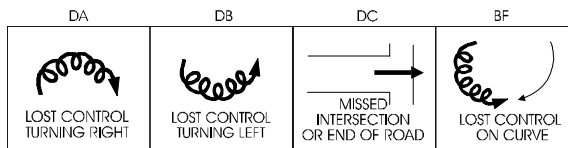

Crash reduction monitoring system

Problem categories

Overtaking –
code 2

Head-on
(bend) –
code 3

Head-on
(straight) –
code 4

Lost control
(bend) –
code 5

Lost control
(straight) –
code 6

Rear-end
/obstruction –
code 7

Crash reduction monitoring system

Problem categories

Crossing –
code 8

Turning –
code 9

Merging –
code 10

Pedestrian –
code 11

Other –
code 12