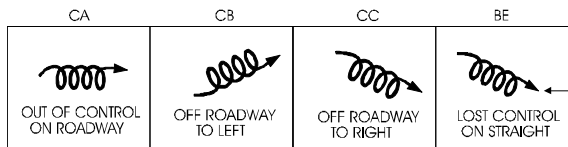

Crash reduction monitoring system

Problem categories

Overtaking –
code 2

Head-on
(bend) –
code 3

Head-on
(straight) –
code 4

Lost control
(bend) –
code 5

Lost control
(straight) –
code 6

Rear-end
/obstruction –
code 7

Crash reduction monitoring system

Problem categories

Crossing –
code 8

Turning –
code 9

Merging –
code 10

Pedestrian –
code 11

Other –
code 12